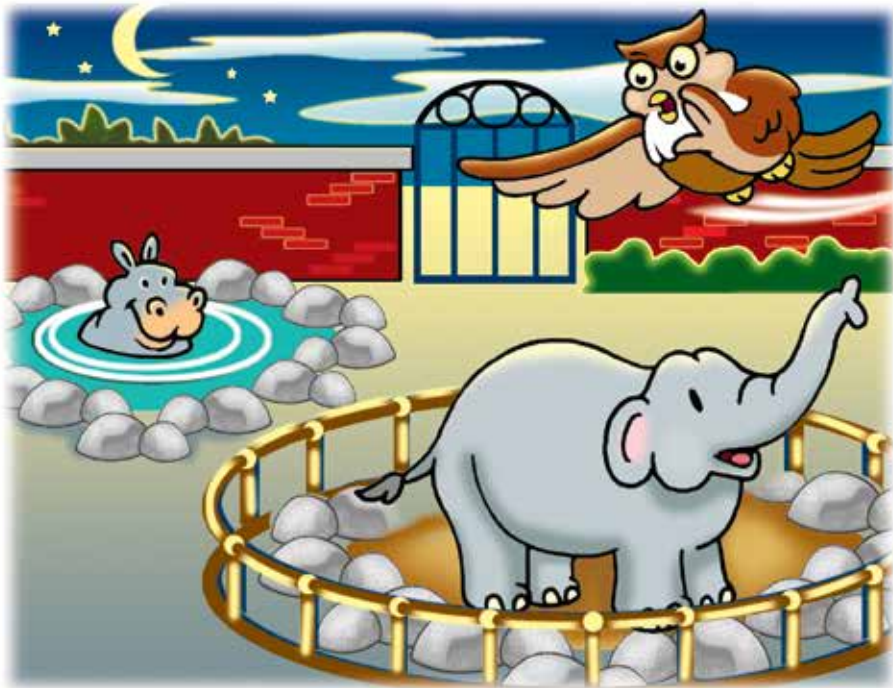

Group 3: Annie locks her office door. She puts her key in a secret hiding place and goes home.

All: *Shhhhh!* It's nighttime at the Wahoo Zoo.

Group 1: Do you hear something? Is it Oliver the owl?

Oliver: Hoo! Hoo! The coast is clear!