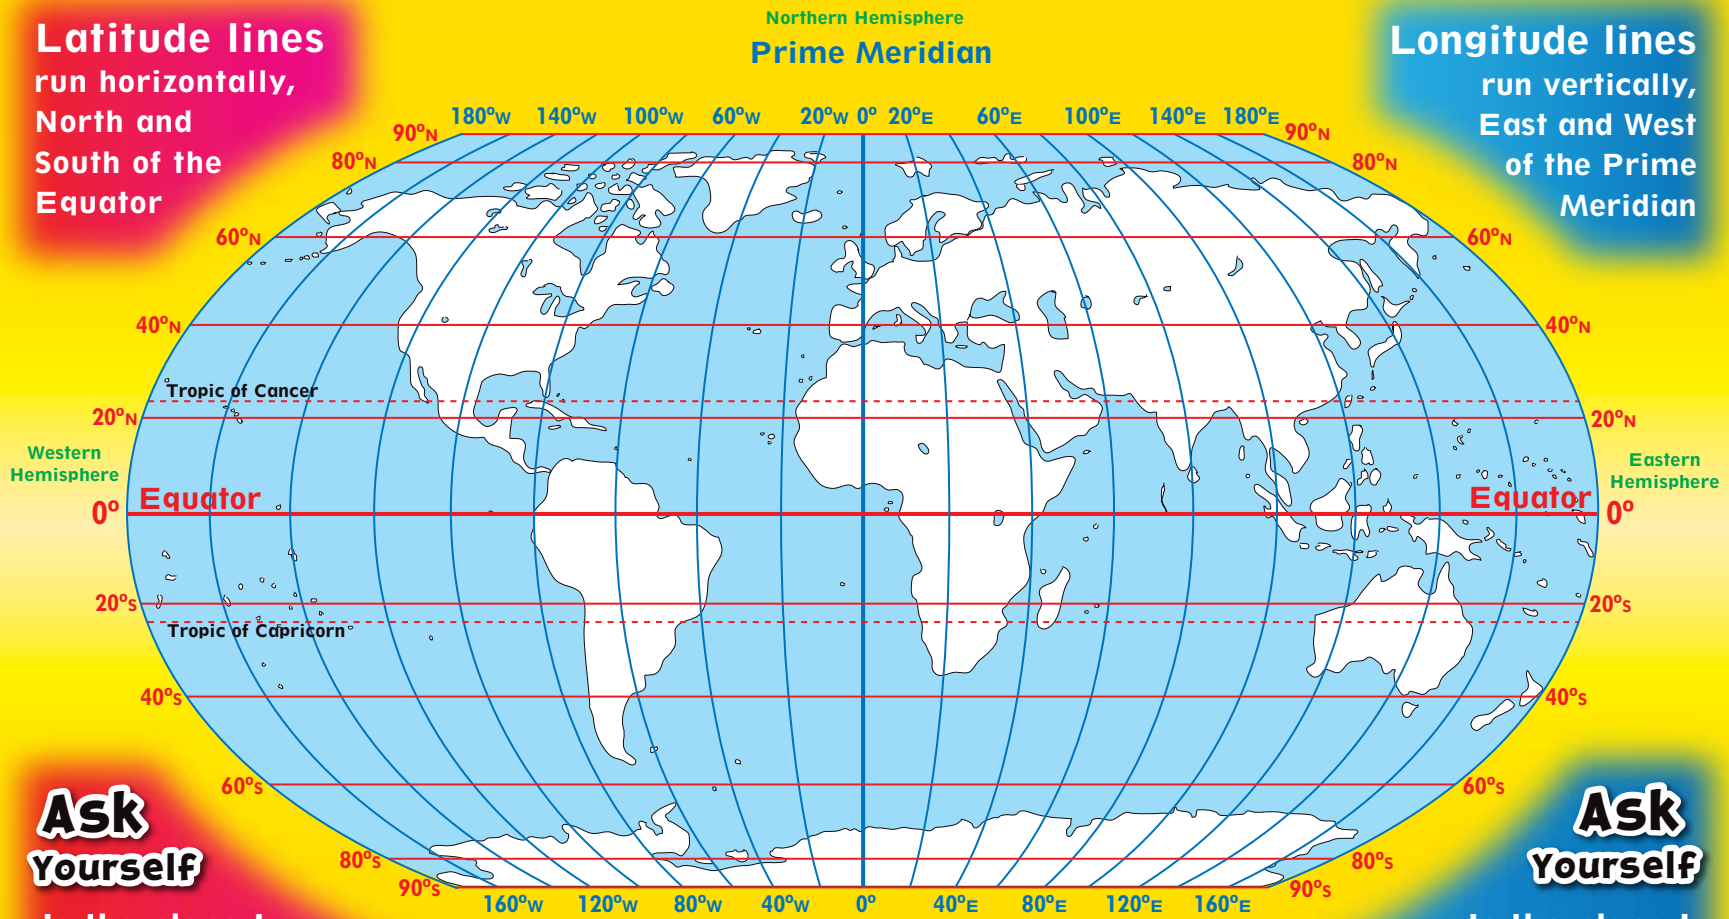

Latitude and Longitude

Latitude lines run horizontally, North and South of the Equator

Longitude lines run vertically, East and West of the Prime Meridian

Ask Yourself

Is the place I want to find North or South of the Equator? Find the latitude line.

Ask Yourself

Is the place I want to find East or West of the Prime Meridian? Find the longitude line.

Find the place where the latitude and longitude lines intersect.